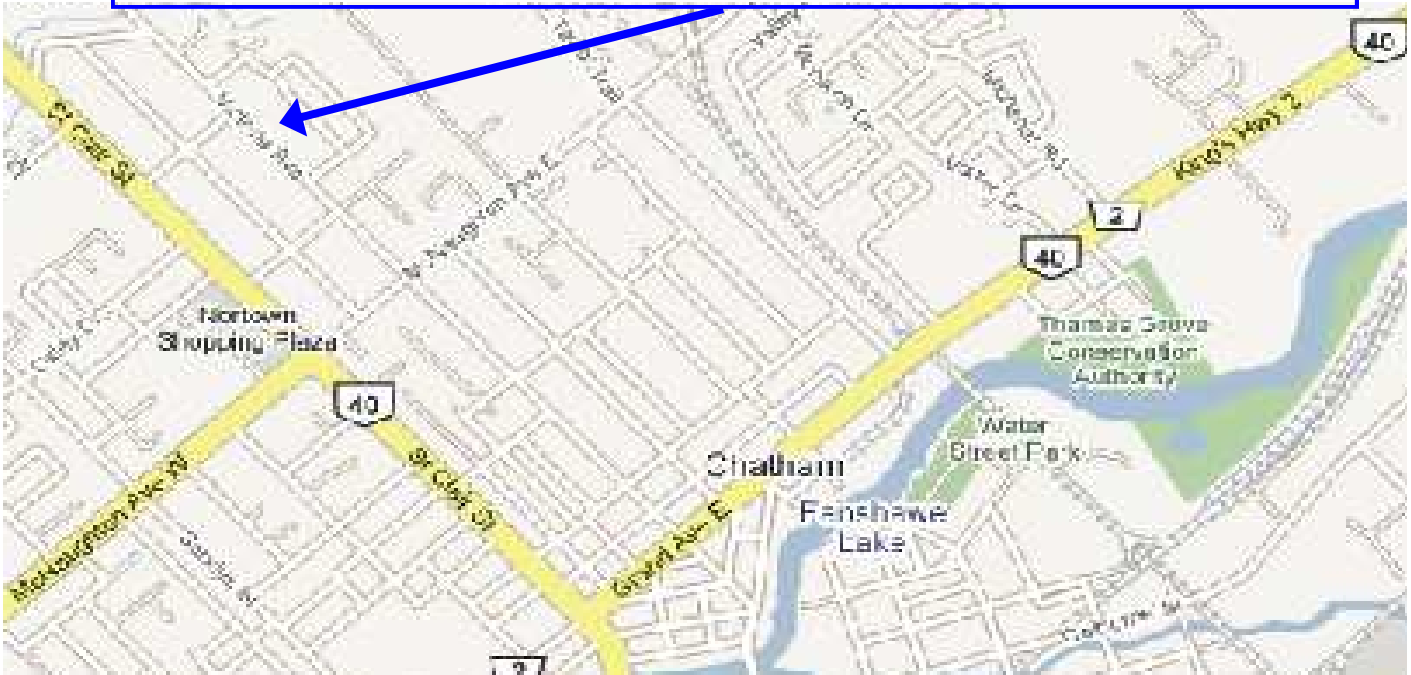

Highgate Morpeth Turin Pastoral Charge
Turin United Church
14188 Turin Line
(Northeast of Turin Line & Glassford Road)

Highgate United
87 Main Street, Highgate
(West of main intersection on northside)

FYI: Morpeth United is closed.
Building is on the hill in Morpeth.
Just north of Hwy # 3 on Hill Road.

South Buxton Pastoral Charge
St. Andrew's United—South Buxton
6641 Middle Line

(Northwest Corner of Middle Line & A.D. Shadd Road)

St. Luke's United
7753 Fifteenth Line

(Northeast corner of Bloomfield Road and 15th Line)

Sprucedale-Providence Pastoral Charge

Sprucedale United

493 Victoria Avenue, Chatham

(Parking: East on Henry O Way, north on Briardene, west into parking lot)

Providence United

7014 Riverview Line

(Southwest corner of Dillon Road & Riverview Line)

Lindsay Road United
21254 Lindsay Road
(Southwest corner of Claymore Line & Lindsay Road)

Victoria Avenue United
91 Grand Avenue East, Chatham
(Northwest corner of Grand Avenue East & Victoria Avenue)
(Parking off Victoria Avenue)