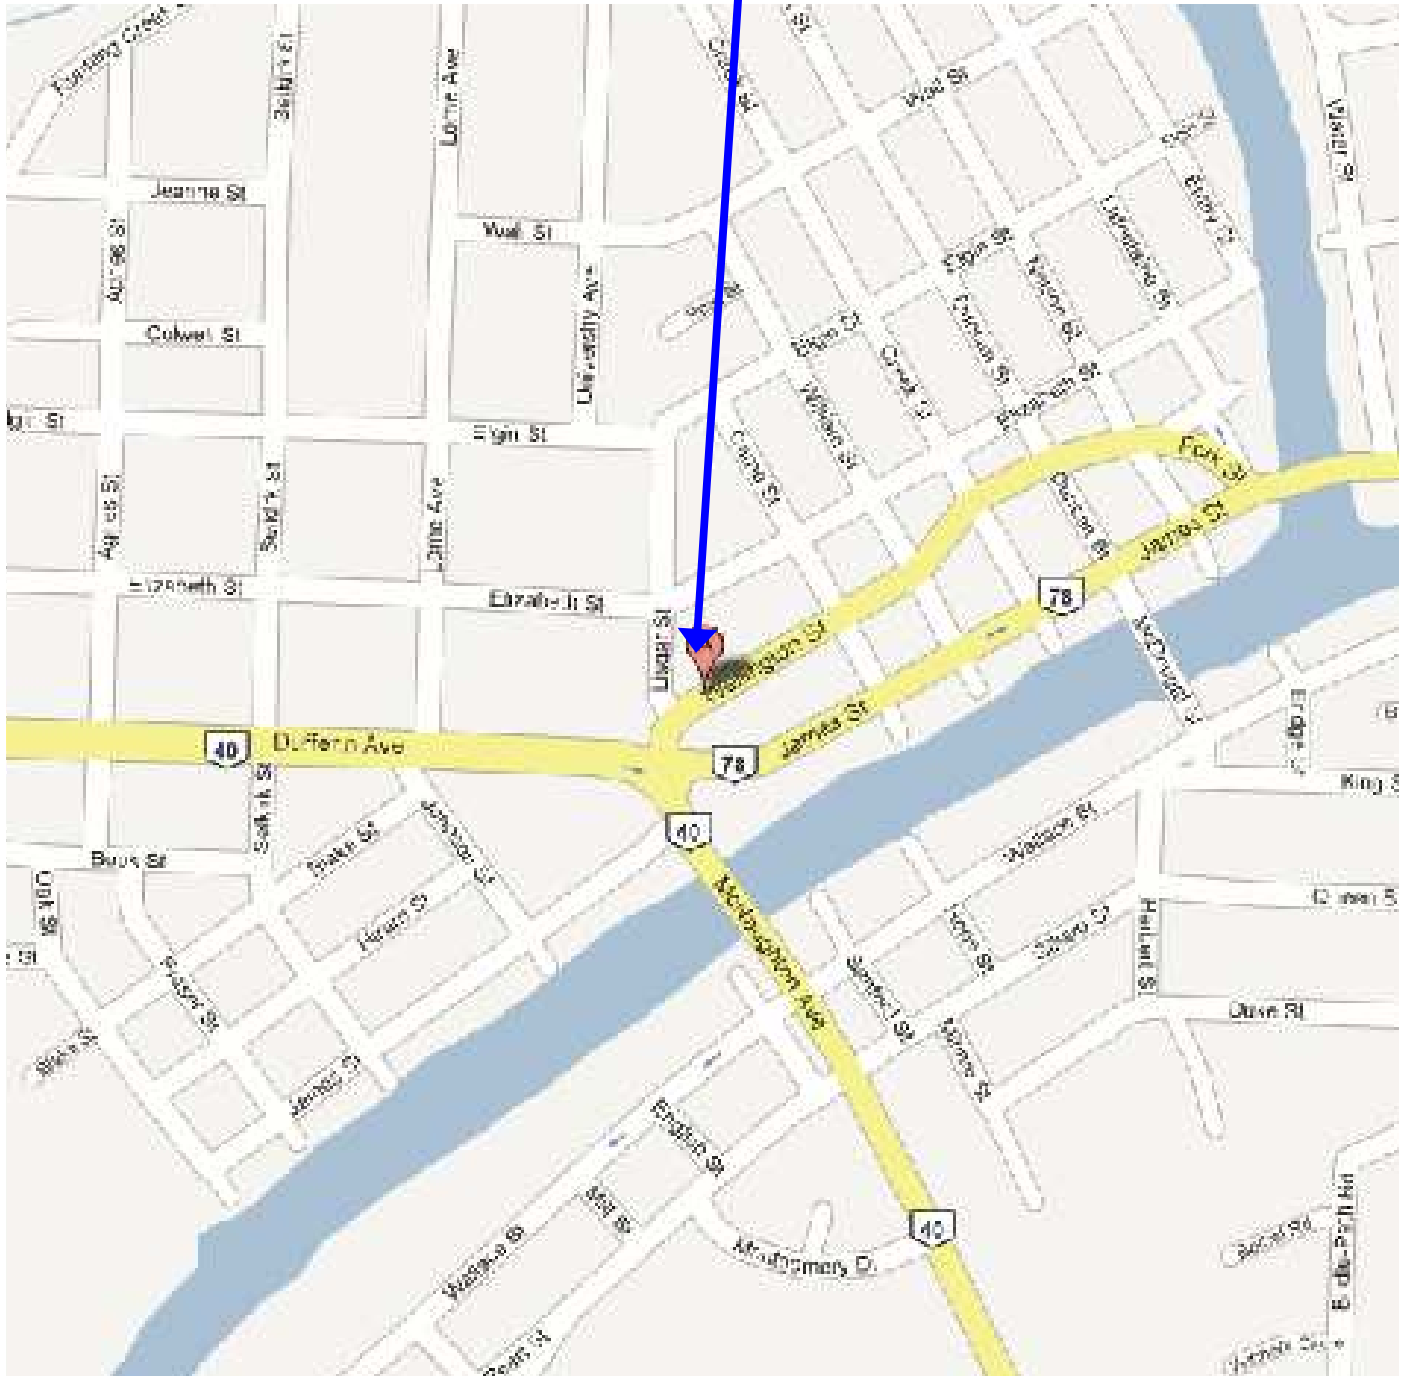

Thamesville United
107 Elizabeth Street, Thamesville
(Corner of Elizabeth & Alice Streets—Parking off Alice and on Alice)

Tilbury Quinn Pastoral Charge
Darrel S. Moffat—27 Canal Street East, Tilbury
(East of Queen Street South at Mable Street. Park on Mable)

Quinn United
22442 King & Whittle Road
(In Quinn, on westside)

Trinity United, Wallaceburg
750 Wellington Street, Wallaceburg
(Just north of main intersection of Dufferin & Wellington, on north side)

Tupperville Pastoral Charge
Zion United: 10 John Park Line, Tupperville
(On main street between two turns, on north side)

Lindsay Road United
21254 Lindsay Road
(Southwest corner of Claymore Line & Lindsay Road)

Victoria Avenue United
91 Grand Avenue East, Chatham
(Northwest corner of Grand Avenue East & Victoria Avenue)
(Parking off Victoria Avenue)

Wheatley Pastoral Charge

59 Talbot Street West, Wheatley

(West of Erie Street (Wheatley Road), north side of Hwy # 3)

Fairfield Museum

14878 Longwoods Road, Bothwell

(5 km east of Thamesville on Hwy # 2, southside)